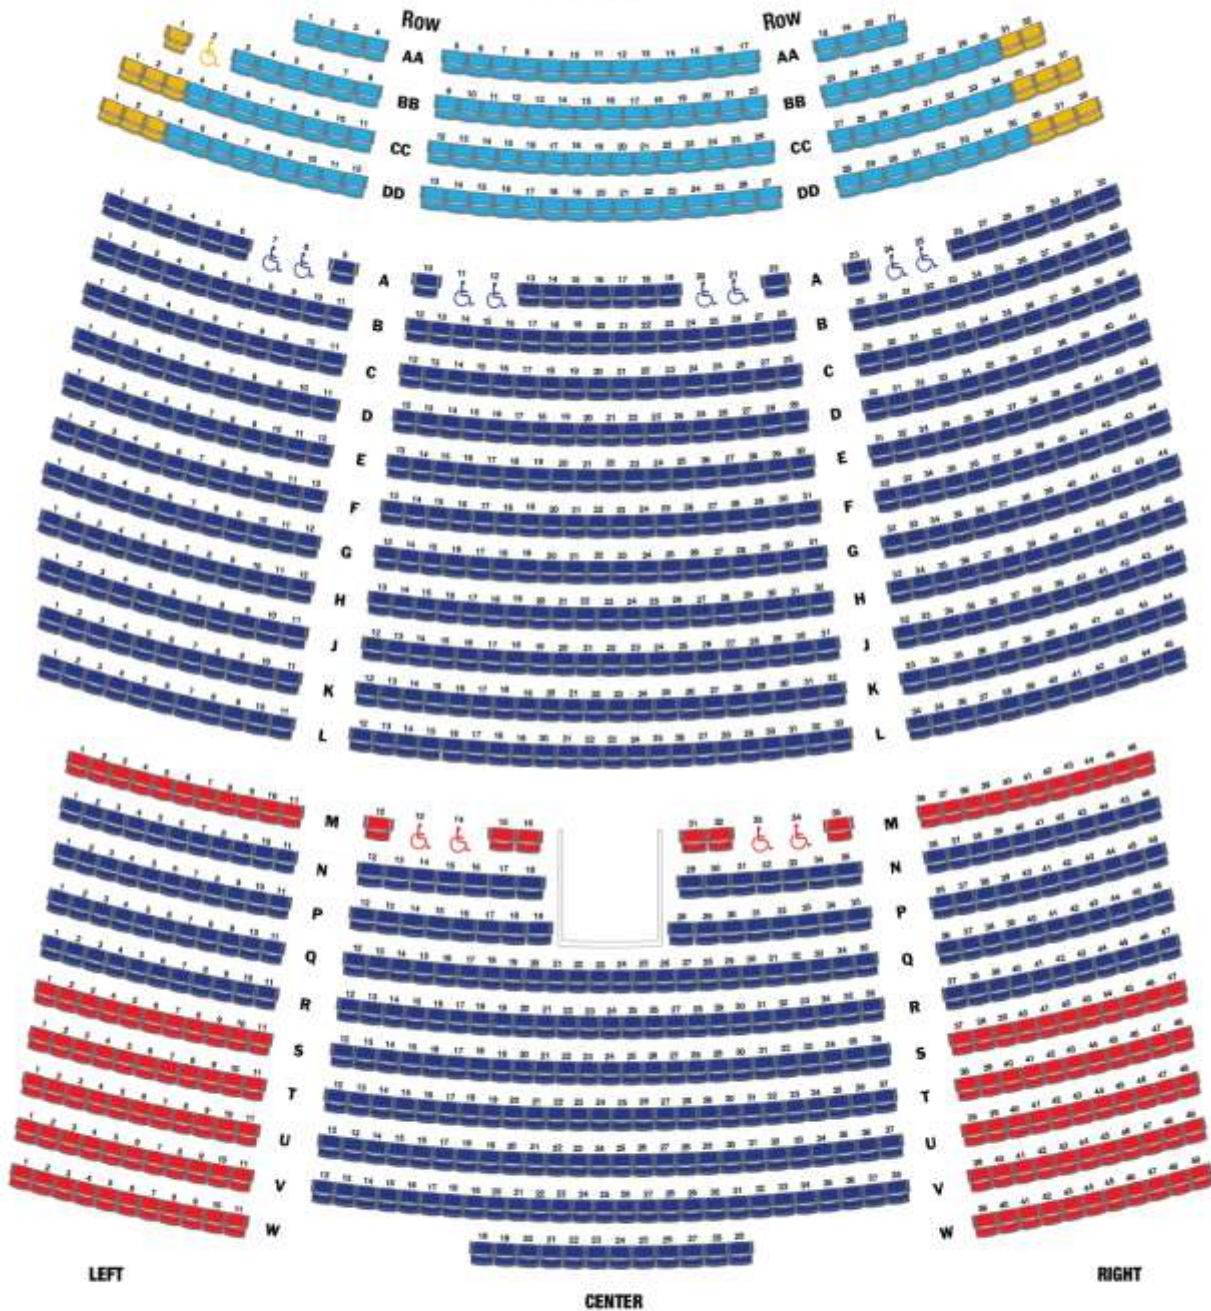

BLUE MAN GROUP STAGE

PONCHO 1	TIER 1	Poncho: Row AA-DD
PONCHO 2	TIER 2	Zone One: Row A-D
		Zone Two: Row E-L
		Zone Three: Row M-P
		Zone Four: Row Q-W